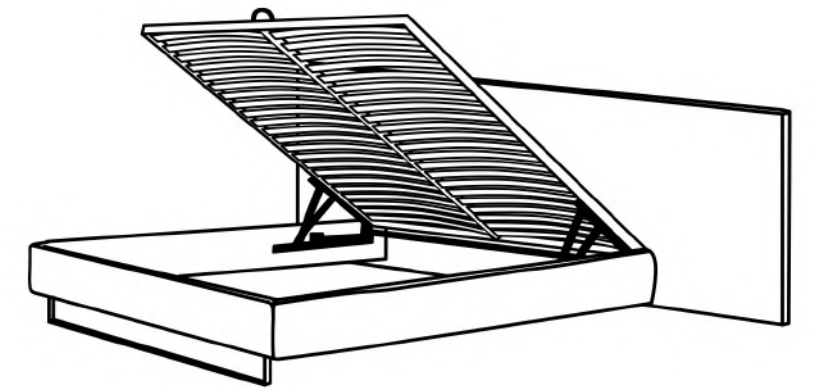

BEDROOM

Bed BOWIE

Bowie with its linear, essential design is a furnishing concept in its own right and a creative way to furnish the bedroom. Made from curved metal, the unit that attaches to the side of the bed can serve as a practical bedside table, to keep everything close to hand, or can be moved around the frame and used as a comfortable seat

This bed with mattress lifting mechanism is available in size:
318 X 242 / bed base 200 X 180 cm – AED 14.810
Also available are two bedside tables – AED 1.410

*You can always order other sizes, sets and configurations of beds