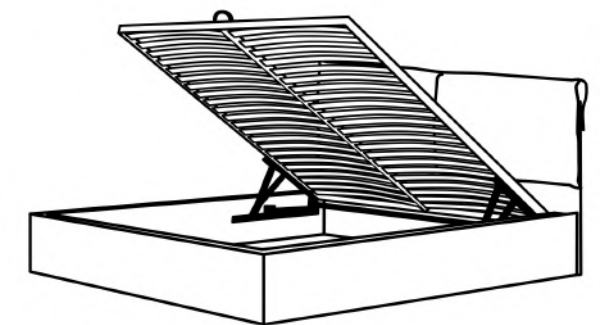

This sofa (two-seater, two recliner) is available in stock:

222 X 110/157 cm – AED **38.360**

*You can always order other sizes, sets and configurations of sofas

BEDROOM

Bed **EMILY**

What makes Emily unique are the large cushions on the headboard, which can also hold pillows, protecting them from dust and offering a sitting position for watching television or reading in comfort

This bed with mattress lifting mechanism is available in stock:

231 X 175 / bed base 200 X 160 cm – AED **10.520**

231 X 195 / bed base 200 X 180 cm – AED **12.090**

*You can always order other sizes, sets and configurations of beds