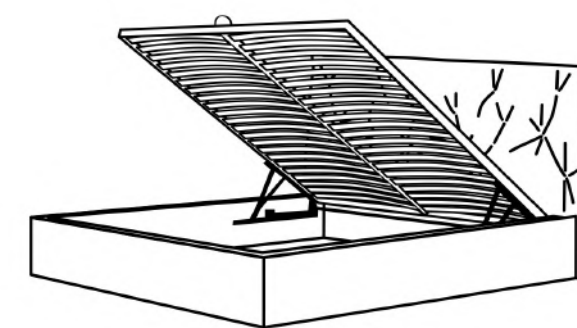

*You can always order other sizes, sets and configurations of beds