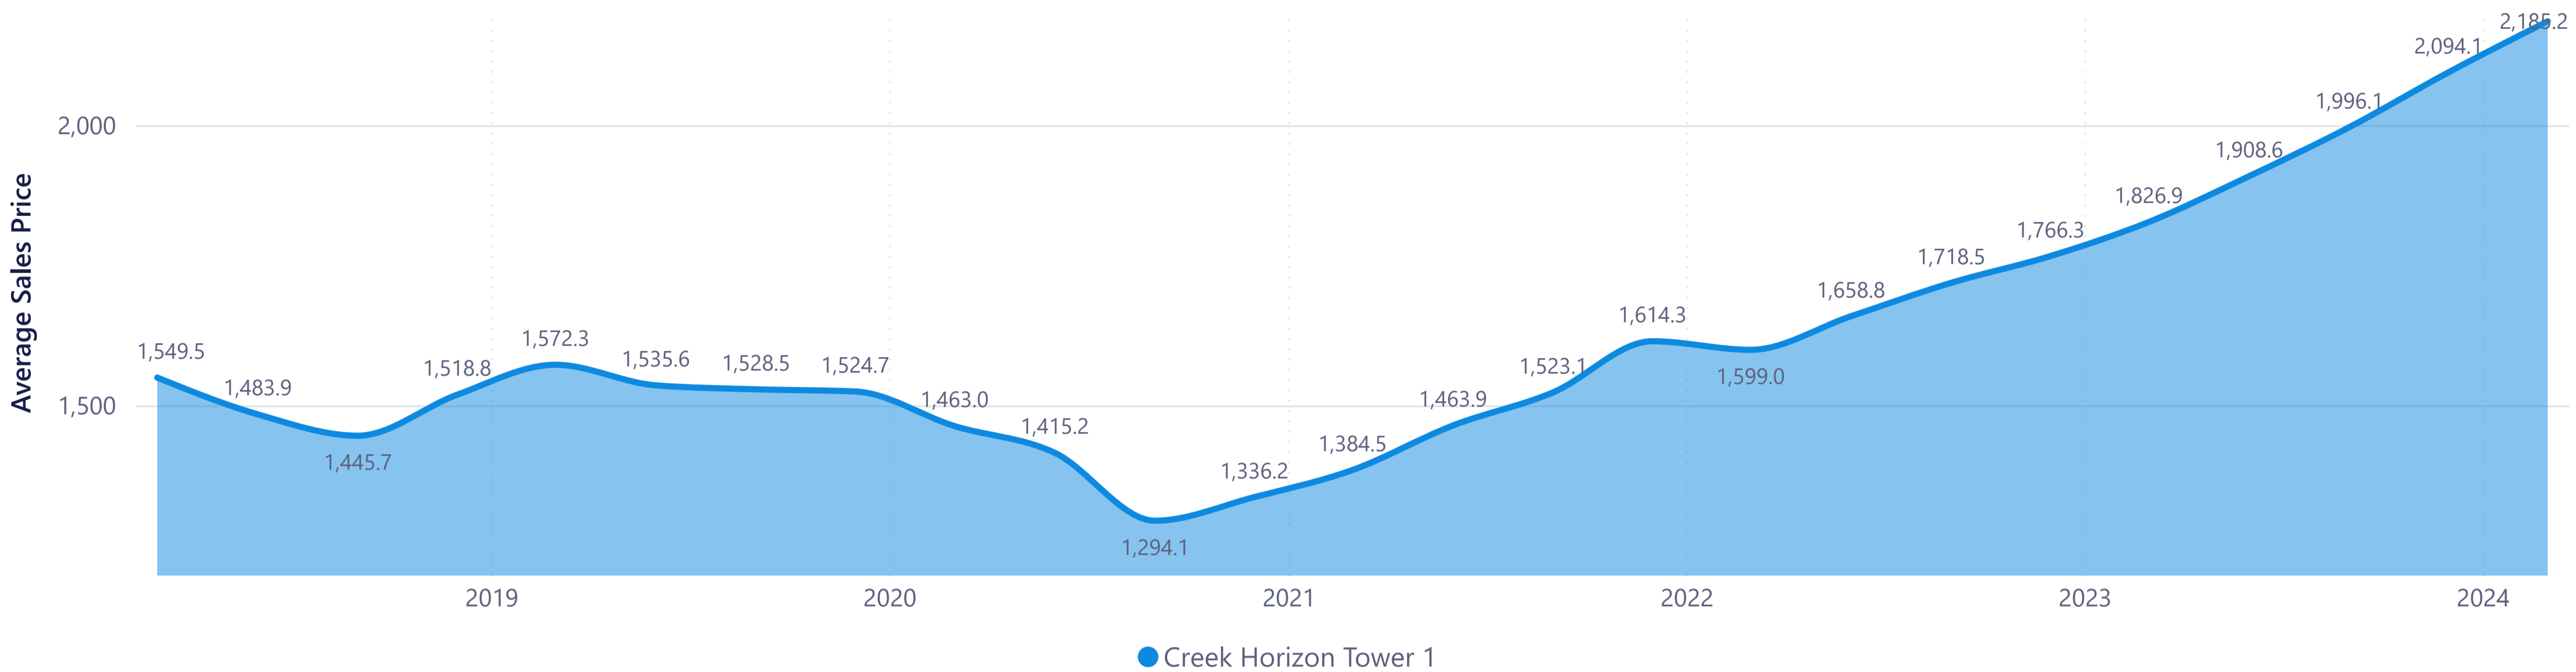

City & Community

Dubai

Type

Apartment

Property

Creek Horizon Tower 1

Date Range

1/1/2018

## SALES PRICE TREND