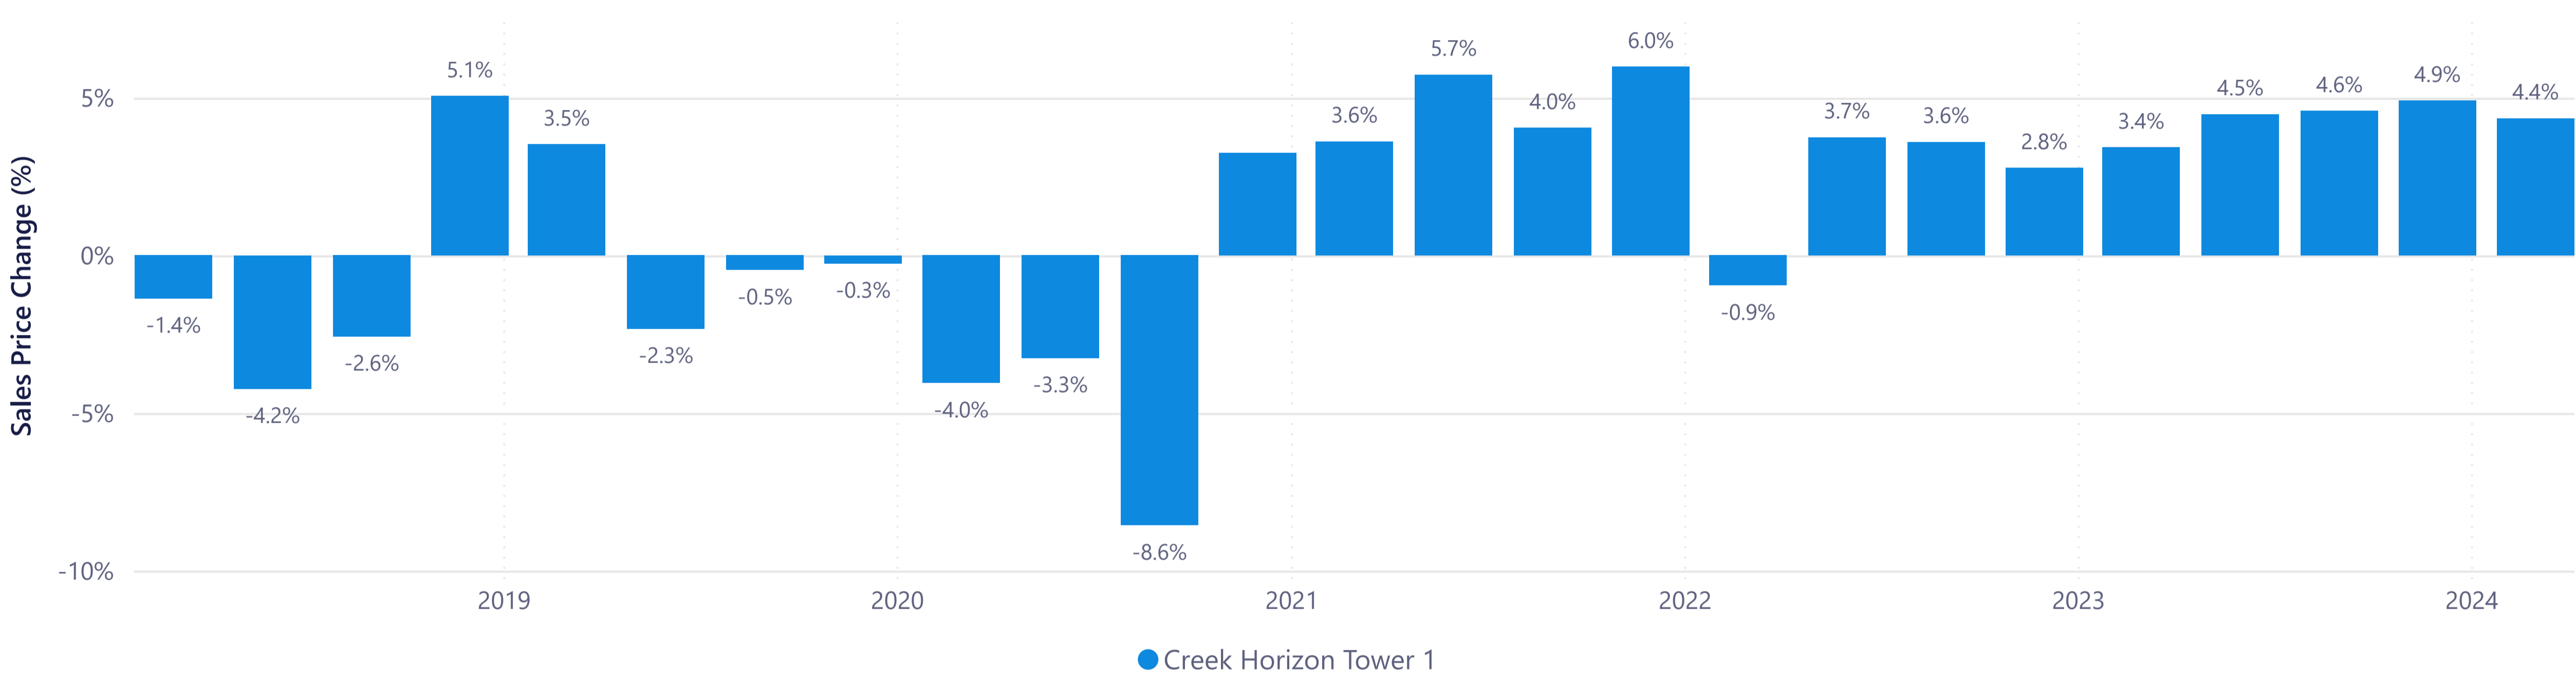

QUARTERLY SALES PRICE CHANGE (%)