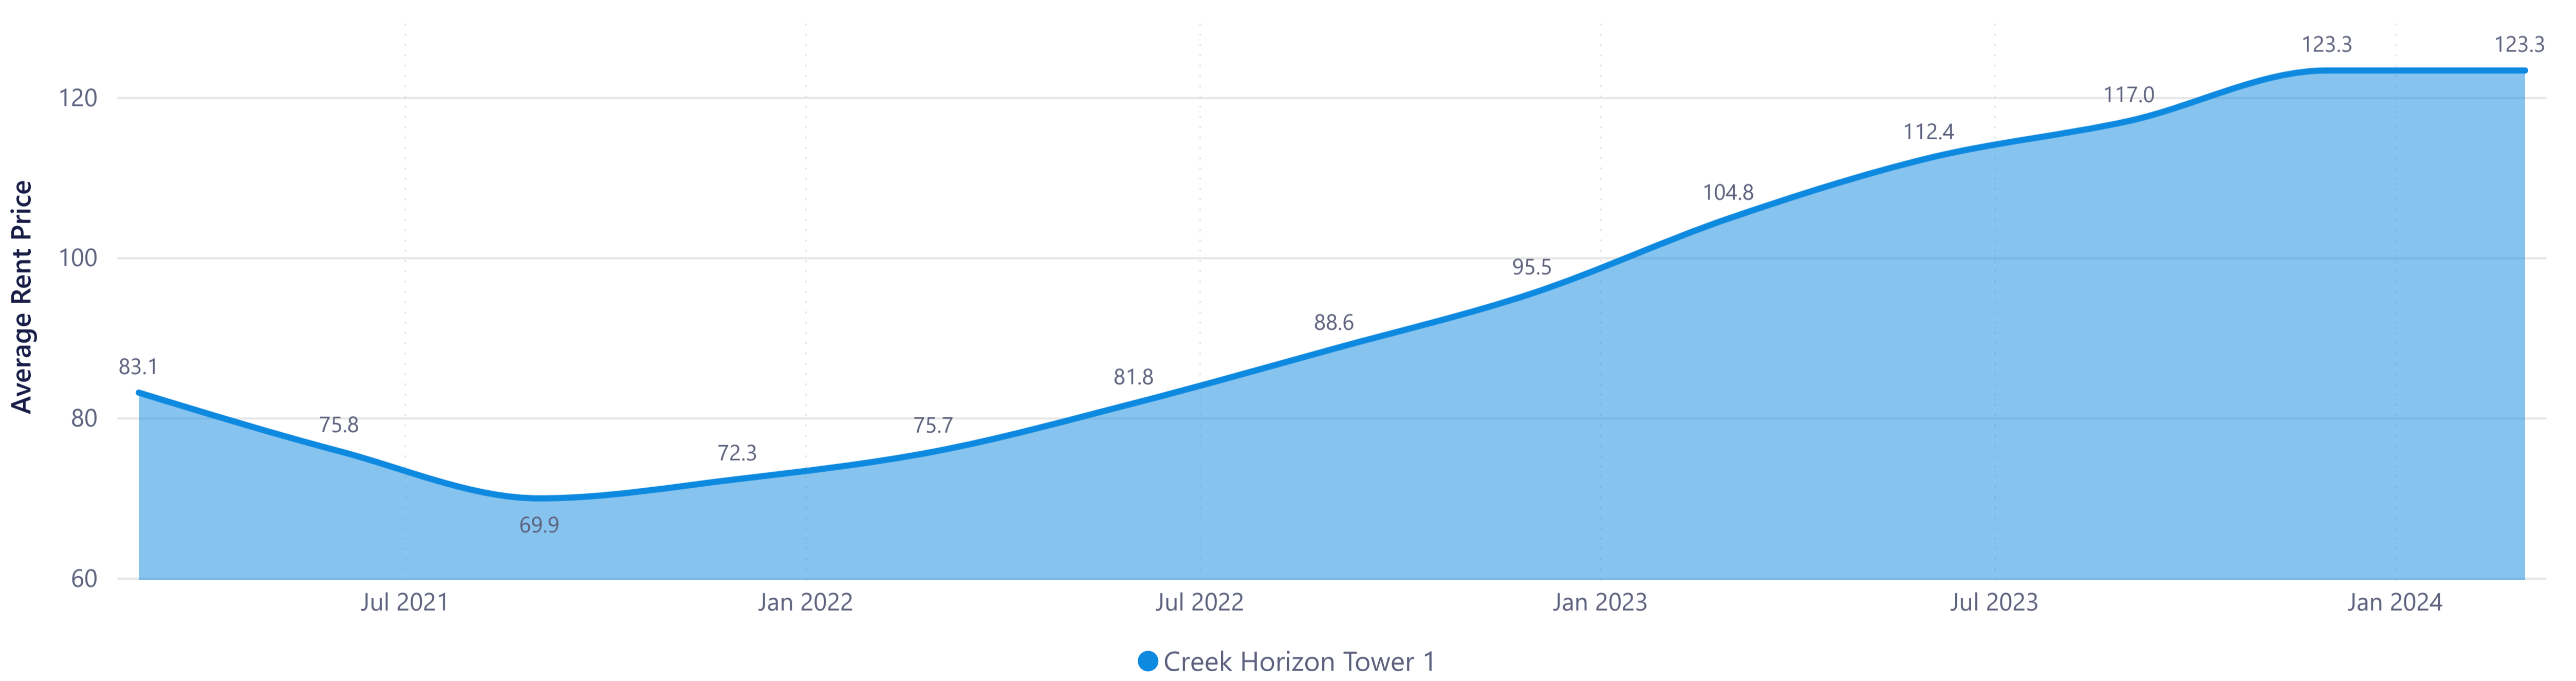

RENT PRICE TREND