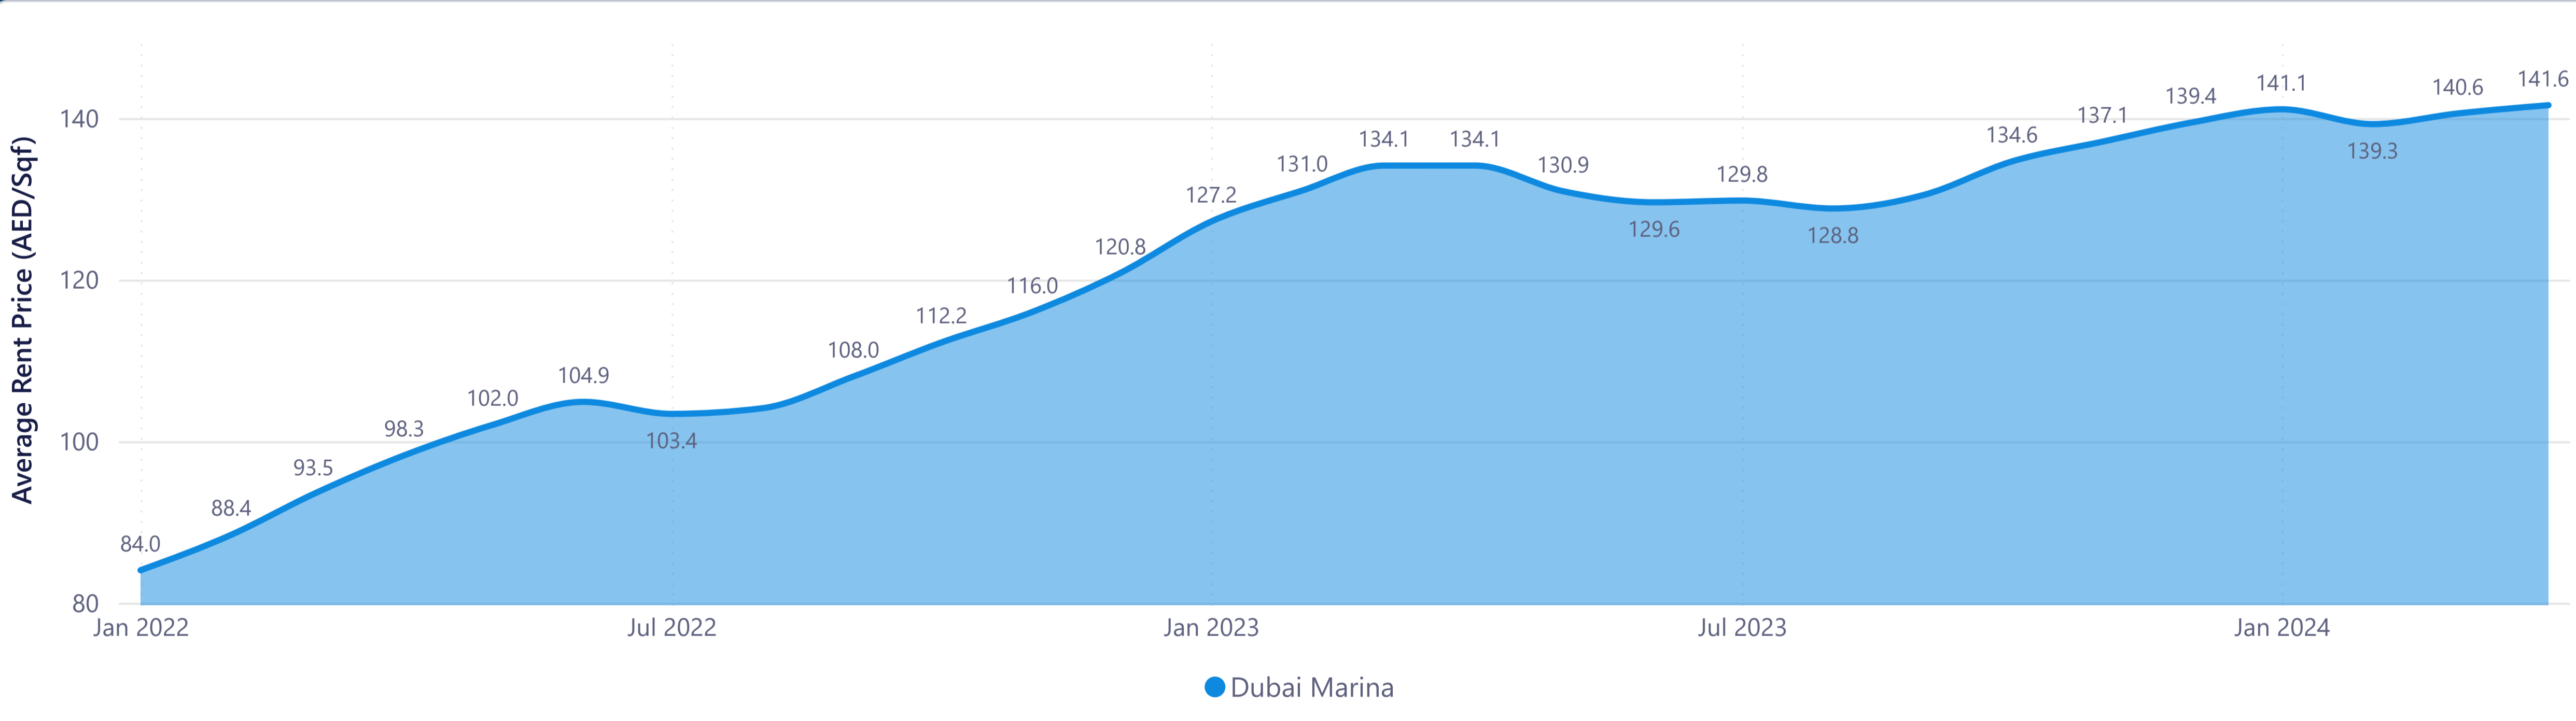

**Unit:** Price/Size (AED/Sqf) | 
 **Type:** Apartment | 
 **Bedroom:** 1 Bedroom | 
 **City:** Dubai | 
 **Community:** Dubai Marina | 
 **Date Range:** 1/1/2022 - 4/1/2024

### SALES PRICE TREND

### MONTHLY SALES PRICE CHANGE (%)

### RENT PRICE TREND