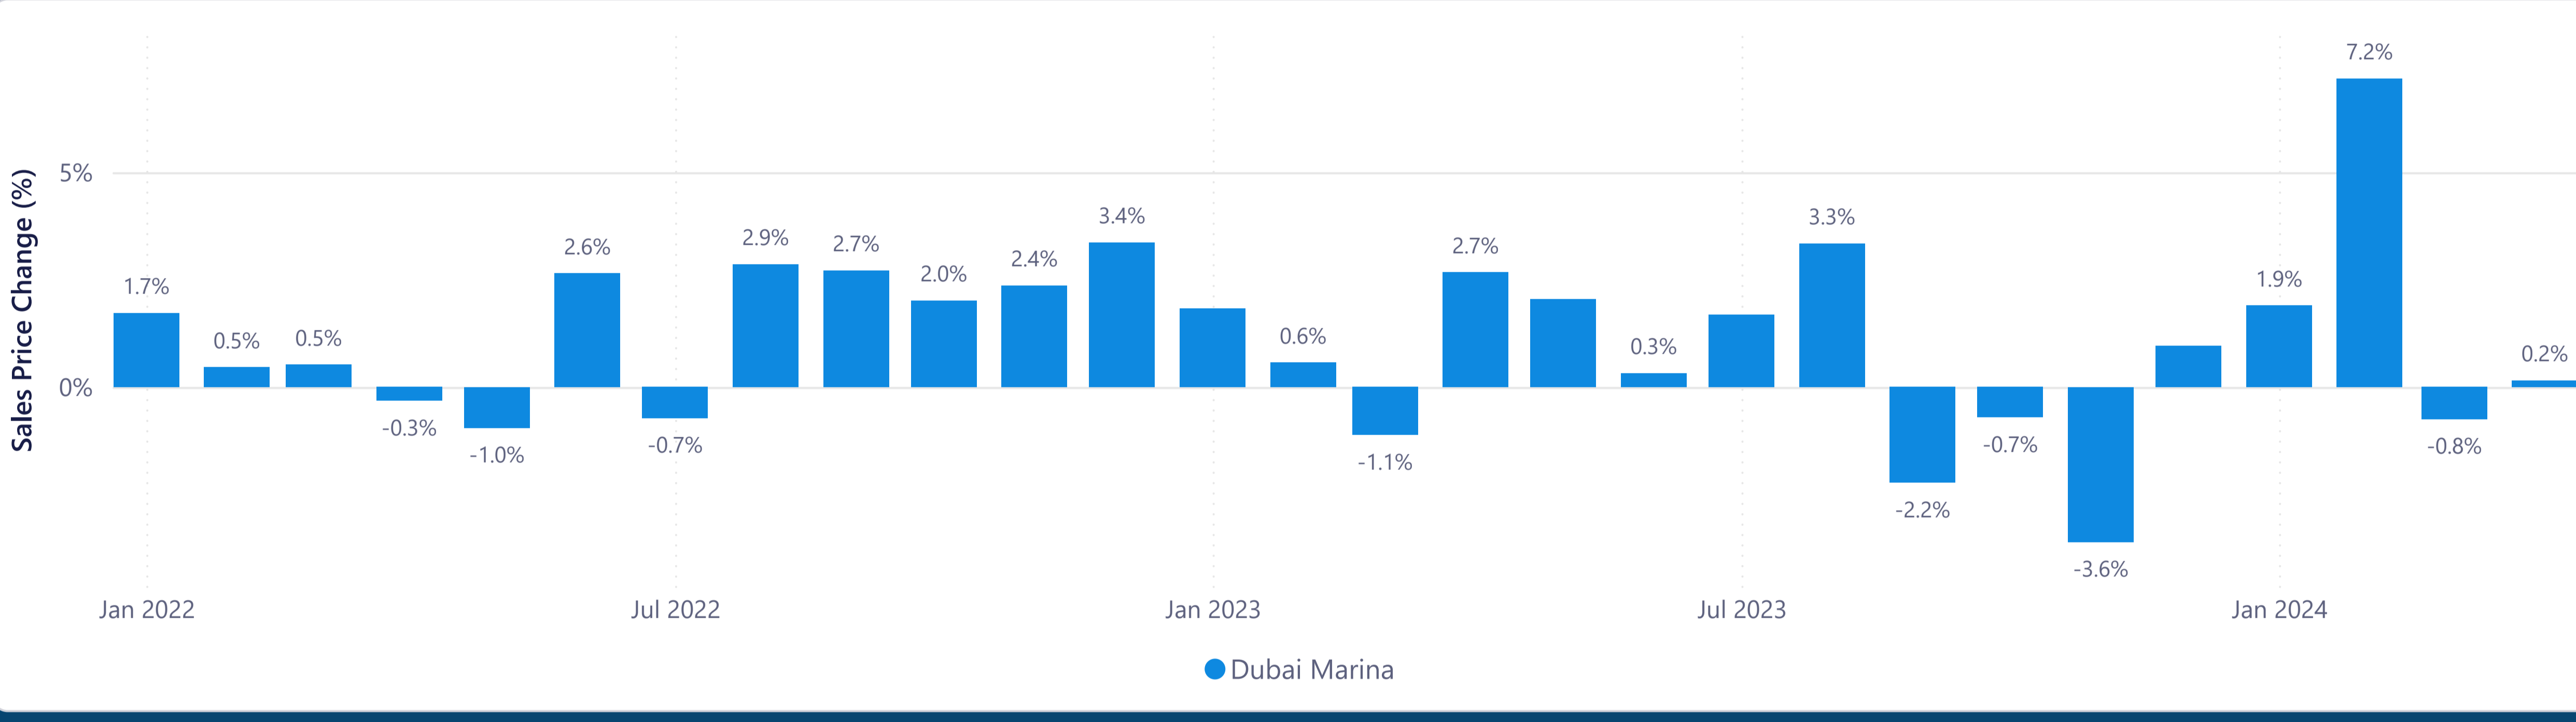

MONTHLY SALES PRICE CHANGE (%)