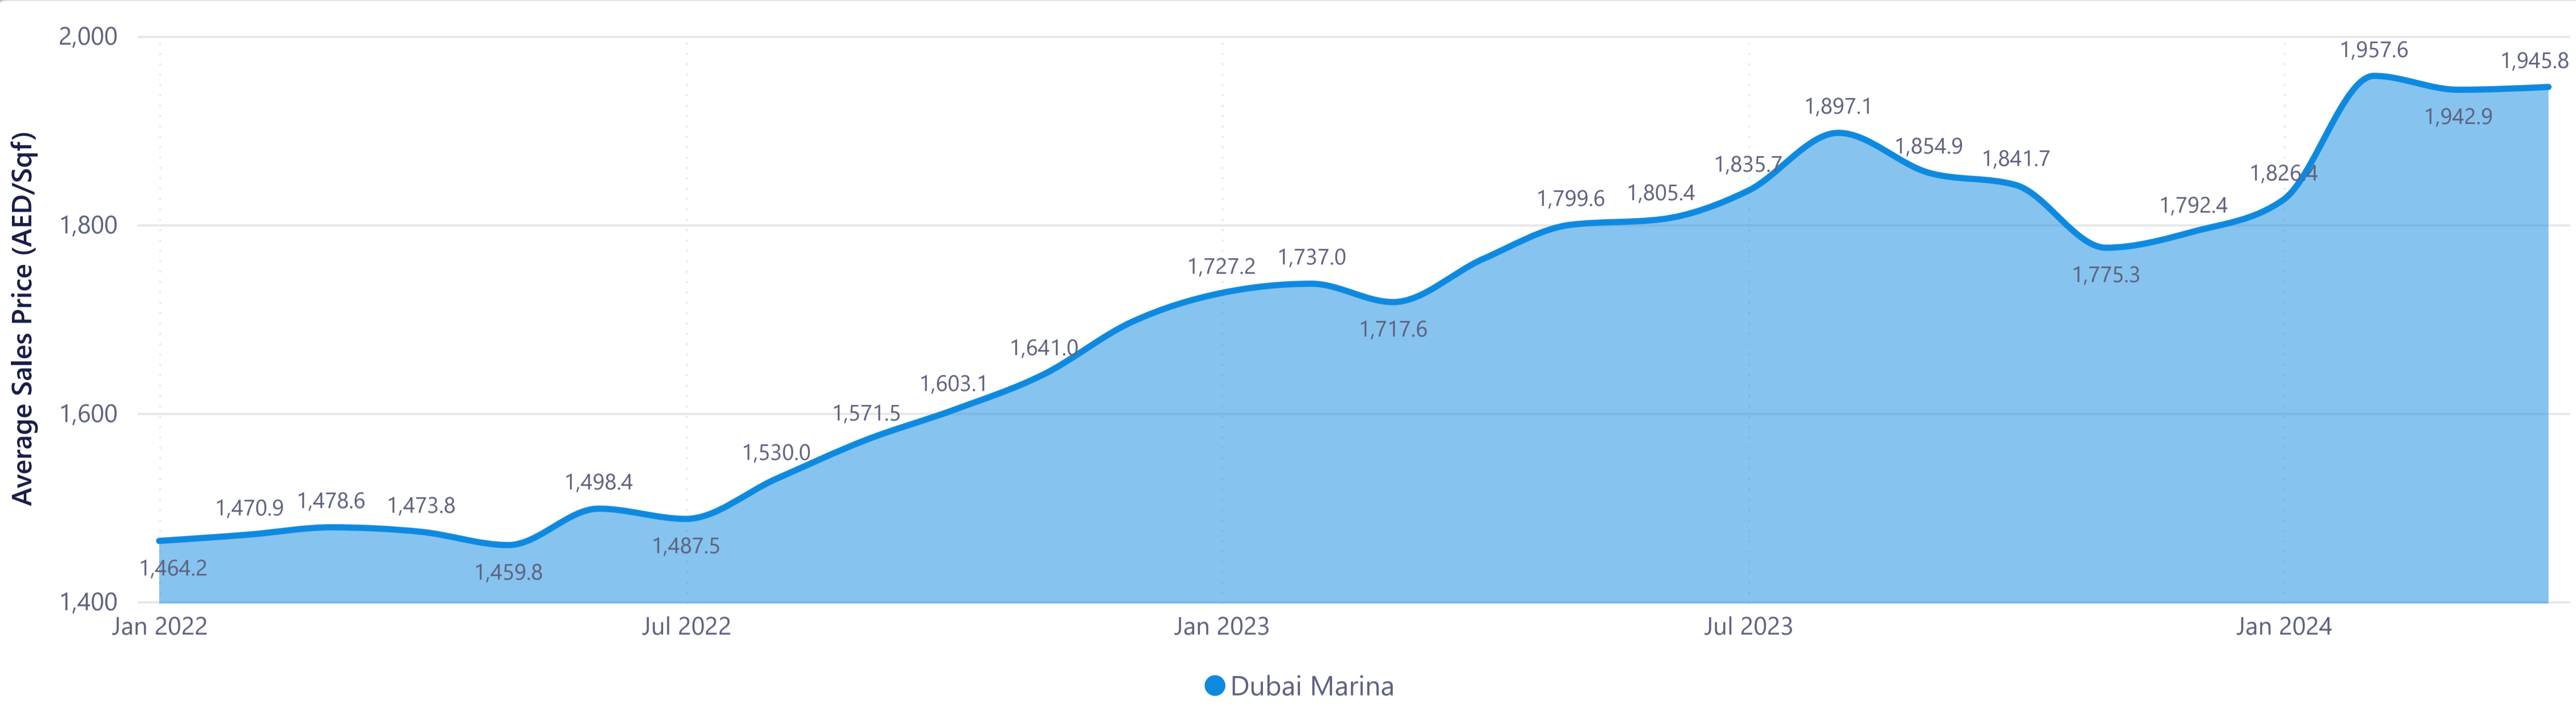

**Unit:** Price/Size (AED/Sqf) | 
 **Type:** Apartment | 
 **Bedroom:** 1 Bedroom | 
 **City:** Dubai | 
 **Community:** Dubai Marina | 
 **Date Range:** 1/1/2022 - 4/1/2024

### SALES PRICE TREND

### MONTHLY SALES PRICE CHANGE (%)

### RENT PRICE TREND